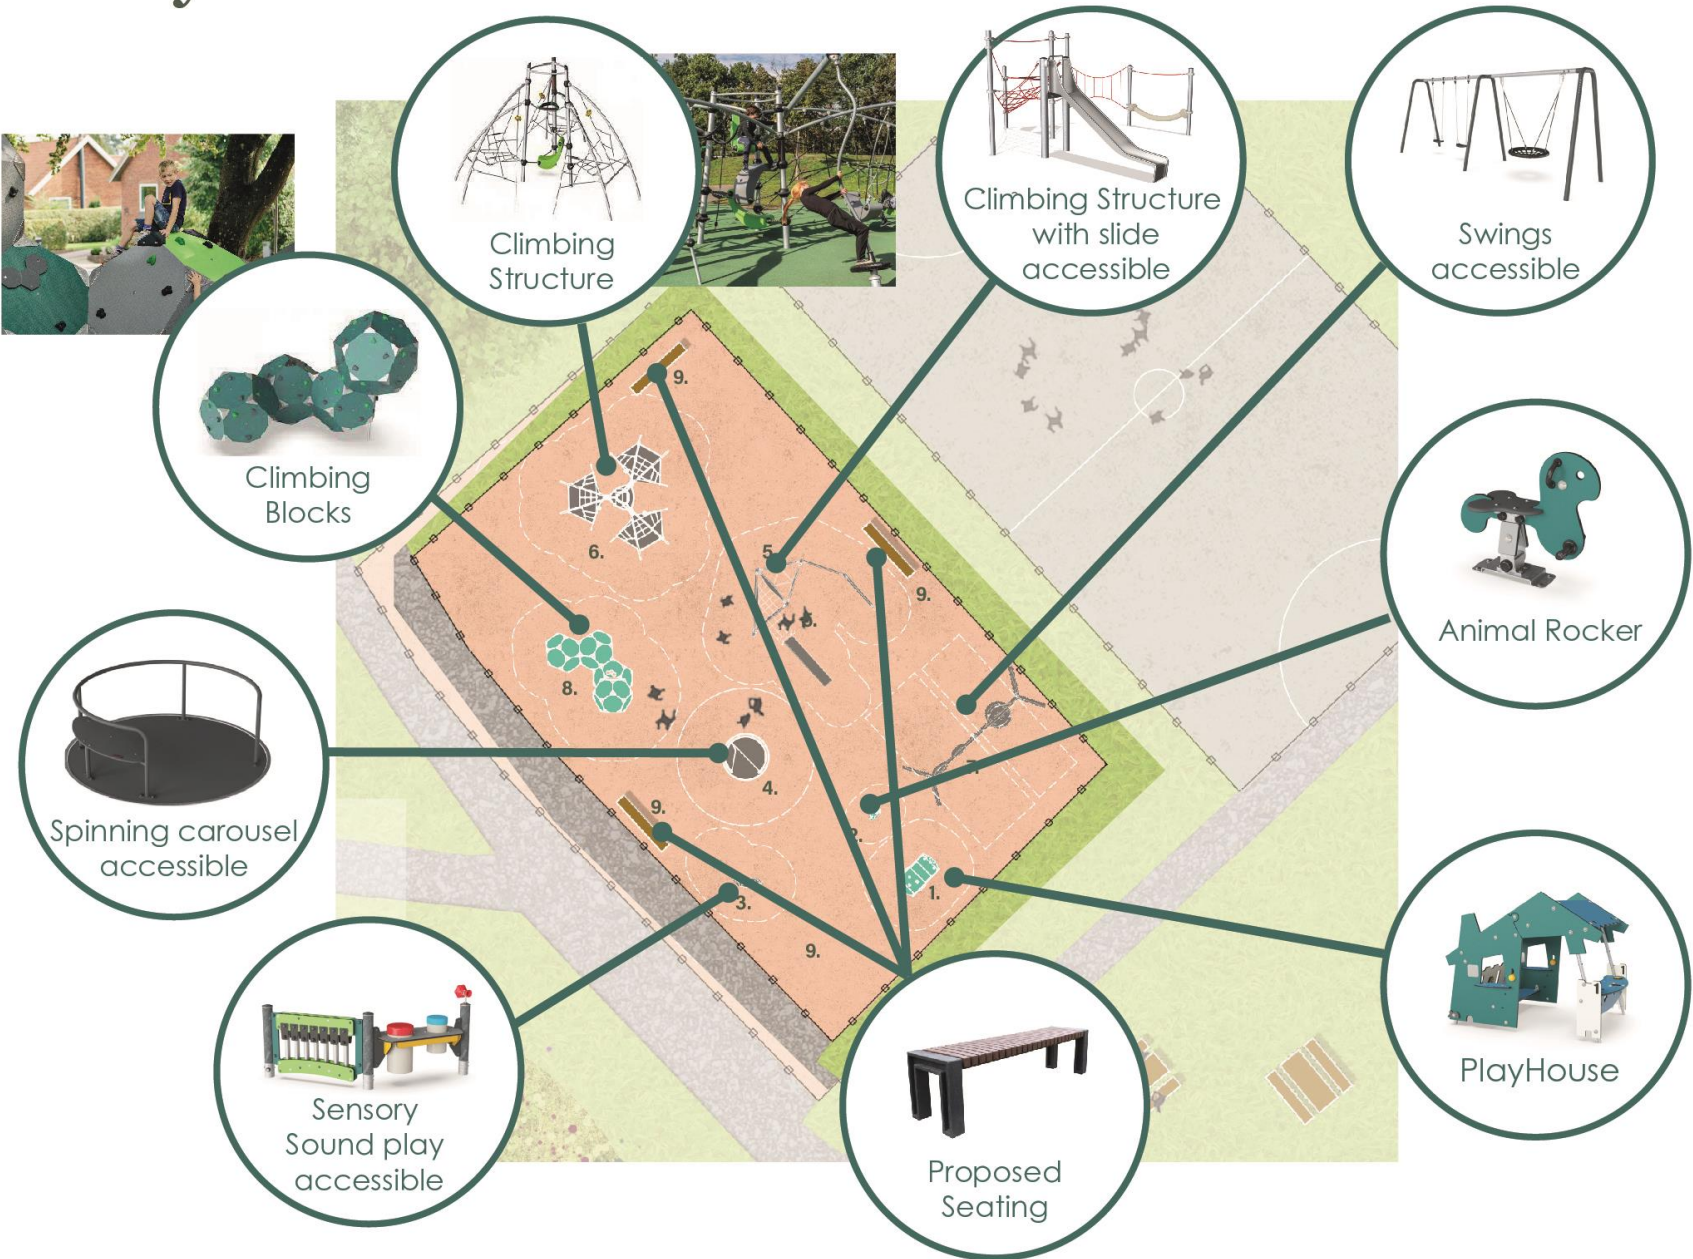

Climbing Structure

Supernova carousel

Spinning carousel accessible

Mclaren Street CONCEPT PARK

Crewe Pocket Parks

-  Entrance improvements & new planting
-  New connecting pathways
-  'No Mow' lawn area for wildlife
-  New Hedgrows
-  New benches
-  New bins
-  Picnic Area

Mclaren Street CONCEPT PLAY AREA

Crewe Pocket Parks

Derby Docks CONCEPT PARK

Crewe Pocket Parks

-  Entrance improvements & new planting
-  'No Mow' lawn area for wildlife
-  Wildflower Meadows
-  New benches
-  New bins
-  Picnic Area
-  Tree Planting

Derby Docks

CONCEPT PLAY AREA

Crewe Pocket Parks

Queen Street CONCEPT PARK

Crewe Pocket Parks

 Entrance improvements & new planting

 New connecting pathways

 'No Mow' lawn area for wildlife

 Wildflower Meadows

 New benches

 New bins

 Picnic Area

 Fruit Trees

Queen Street

CONCEPT SKATEPARK

Crewe Pocket Parks