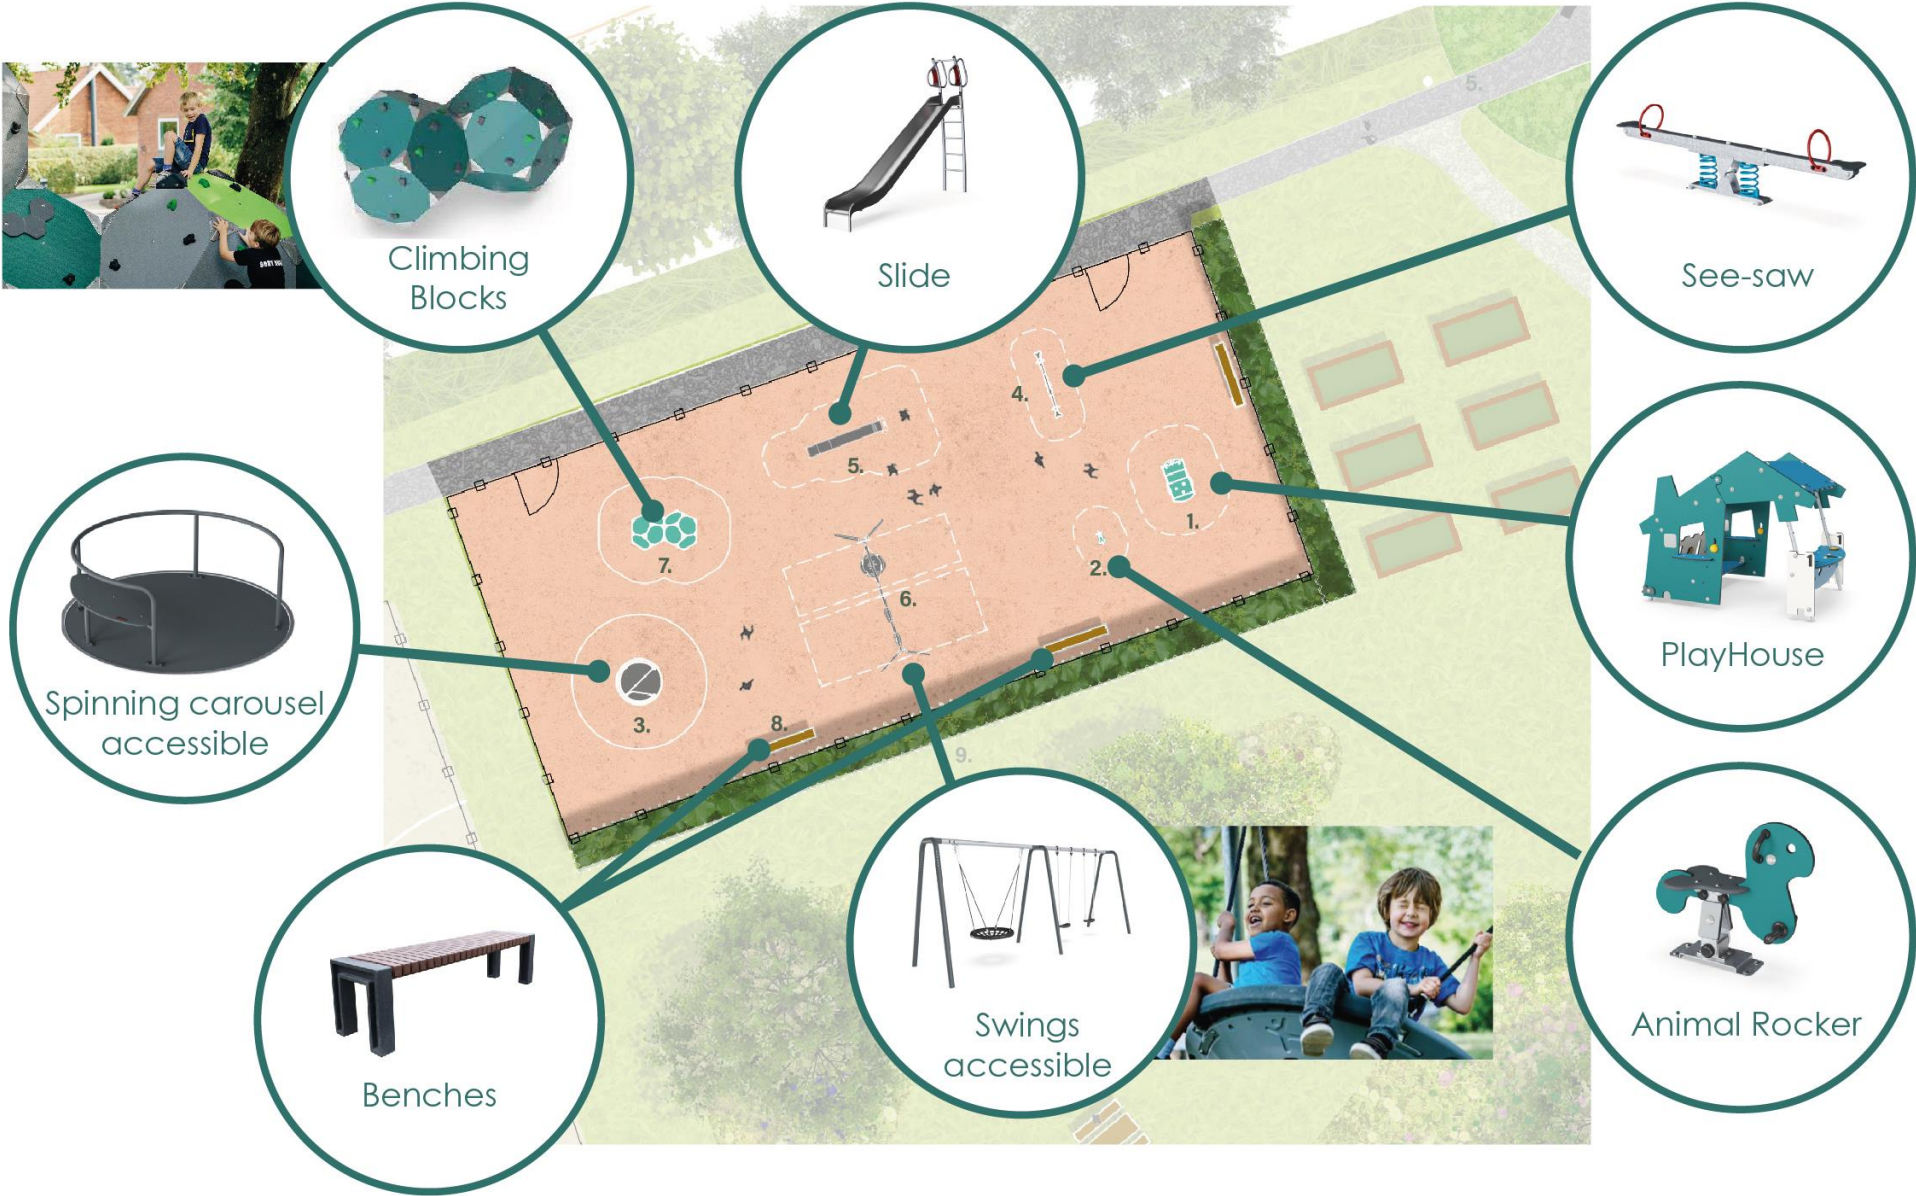

Crewe Pocket Parks

Climbing Blocks

Swings accessible

See-saw

Animal Rocker

Proposed Seating

PlayHouse

Climbing with Sensory Play accessible

Climbing Structure

Supernova carousel

Spinning carousel accessible

Mclaren Street CONCEPT PARK

Crewe Pocket Parks

-  Entrance improvements & new planting
-  New connecting pathways
-  'No Mow' lawn area for wildlife
-  New Hedgrows
-  New benches
-  New bins
-  Picnic Area

Mclaren Street CONCEPT PLAY AREA

Crewe Pocket Parks

Derby Docks CONCEPT PARK

Crewe Pocket Parks

-  Entrance improvements & new planting
-  'No Mow' lawn area for wildlife
-  Wildflower Meadows
-  New benches
-  New bins
-  Picnic Area
-  Tree Planting

Derby Docks

CONCEPT PLAY AREA

Crewe Pocket Parks

Queen Street CONCEPT PARK

Crewe Pocket Parks

 Entrance improvements & new planting

 New connecting pathways

 'No Mow' lawn area for wildlife