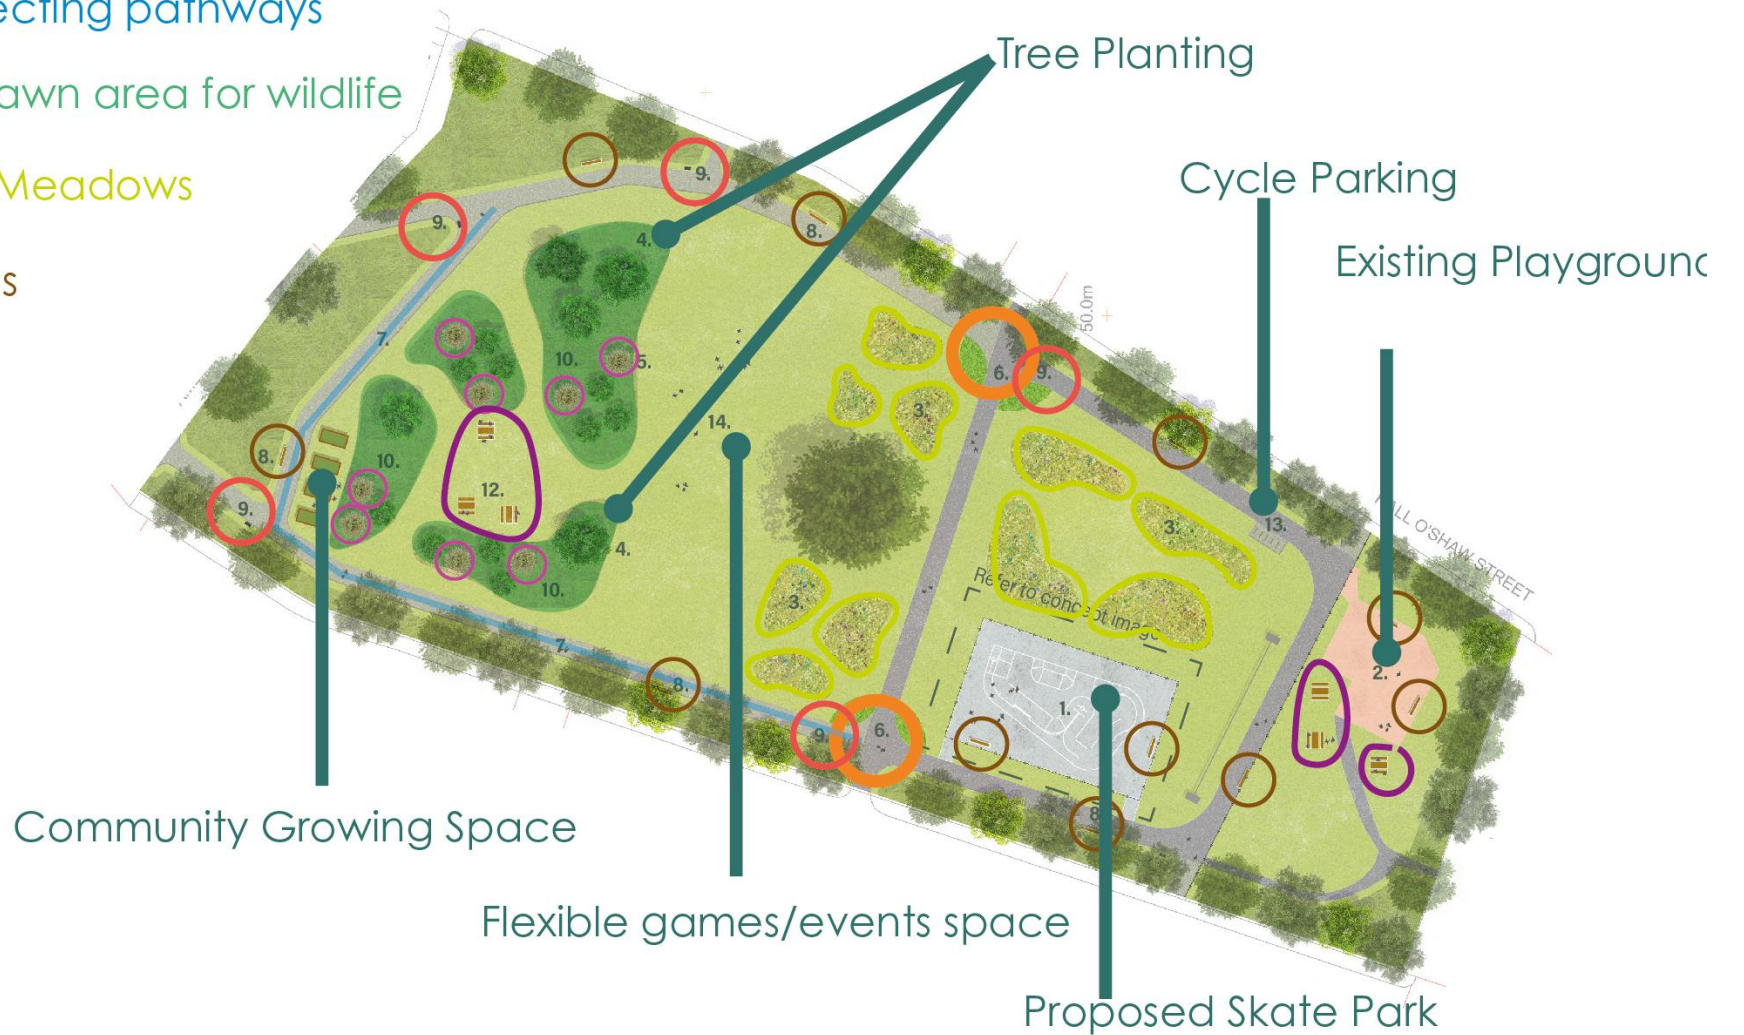

Mclaren Street CONCEPT PLAY AREA

Crewe Pocket Parks

Derby Docks CONCEPT PARK

Crewe Pocket Parks

-  Entrance improvements & new planting
-  'No Mow' lawn area for wildlife
-  Wildflower Meadows
-  New benches
-  New bins
-  Picnic Area
-  Tree Planting

Derby Docks

CONCEPT PLAY AREA

Crewe Pocket Parks

Queen Street CONCEPT PARK

Crewe Pocket Parks

 Entrance improvements & new planting

 New connecting pathways

 'No Mow' lawn area for wildlife

 Wildflower Meadows

 New benches

 New bins

 Picnic Area

 Fruit Trees

Queen Street

CONCEPT SKATEPARK

Crewe Pocket Parks

Concept skate park layout - CANVAS design